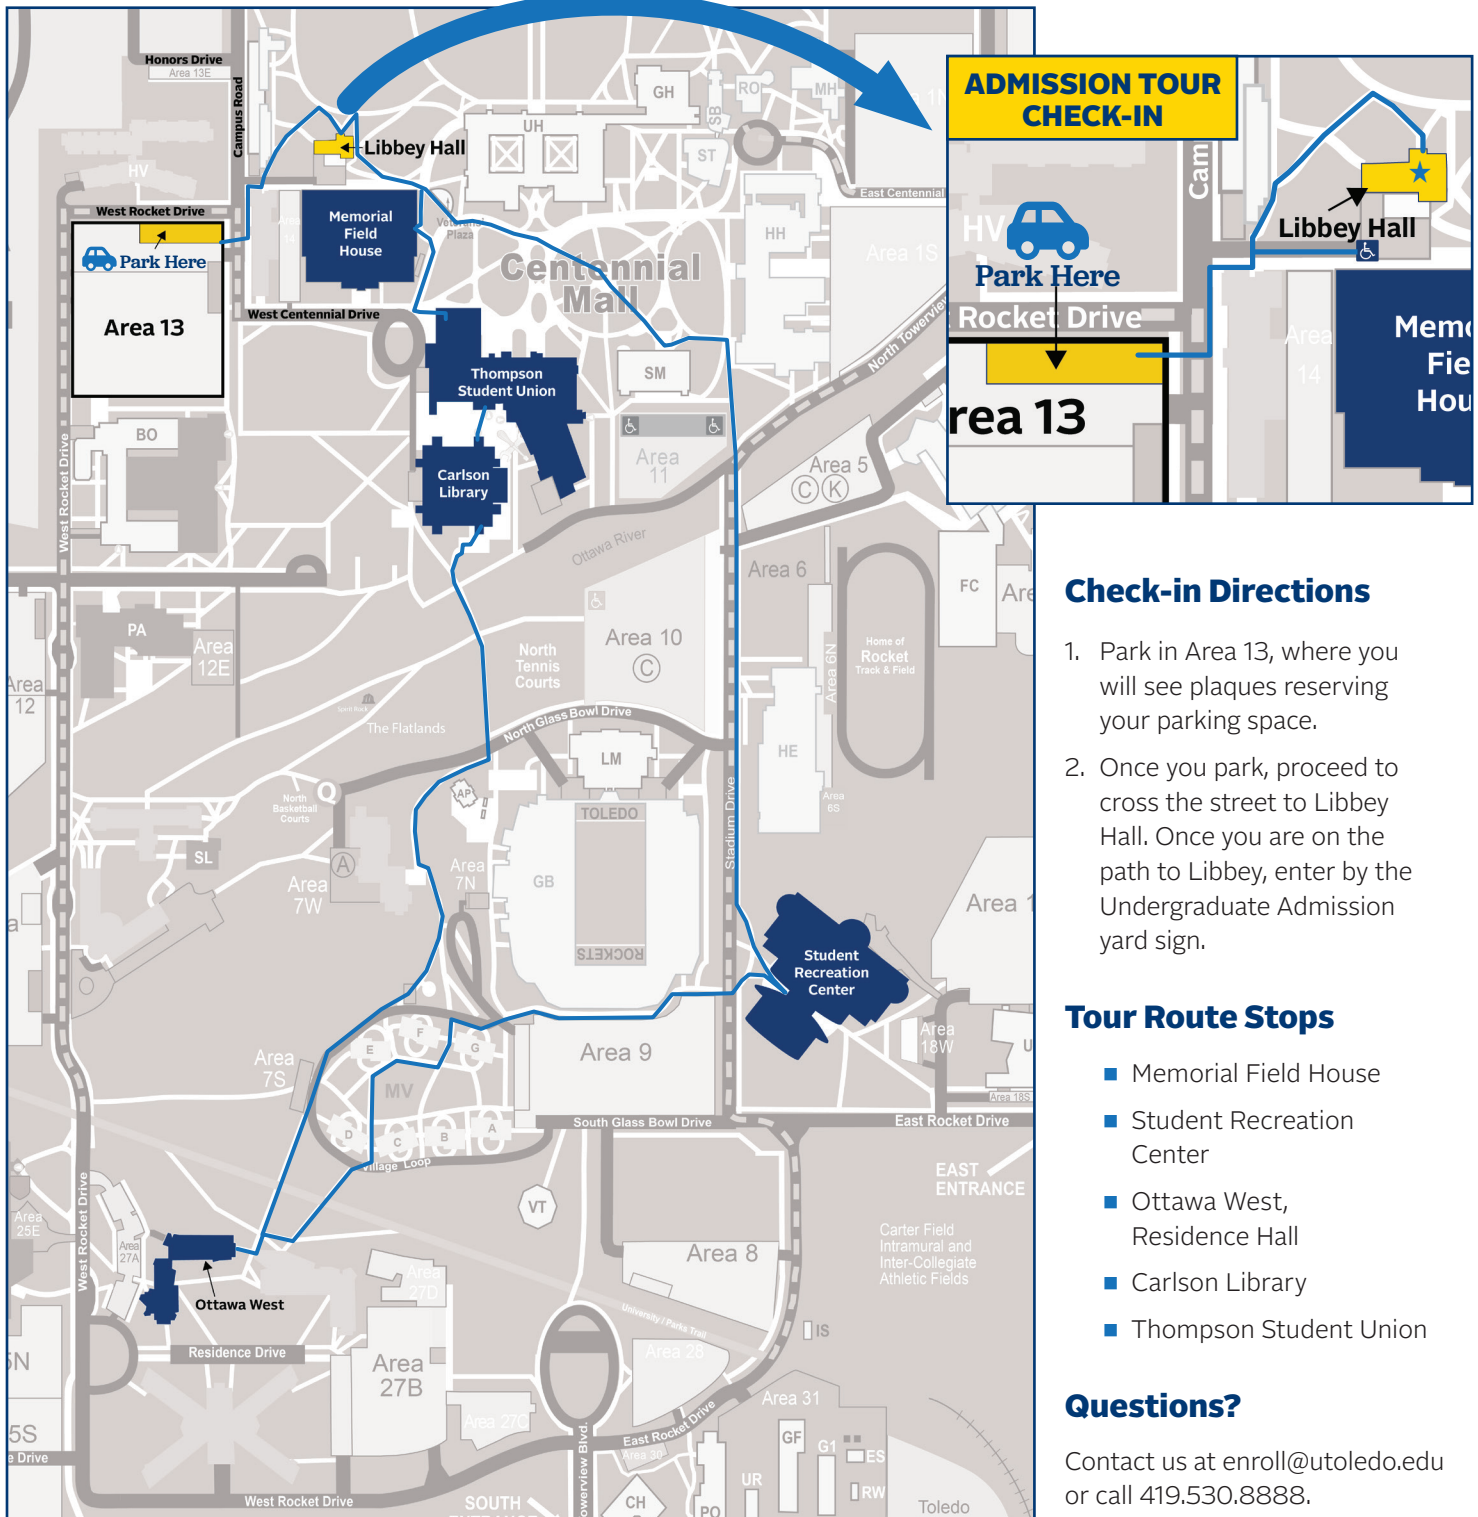

# Campus Visit Tour Route

### Check-in Directions

1. Park in Area 13, where you will see plaques reserving your parking space.
2. Once you park, proceed to cross the street to Libbey Hall. Once you are on the path to Libbey, enter by the Undergraduate Admission yard sign.

### Tour Route Stops

- Memorial Field House
- Student Recreation Center
- Ottawa West, Residence Hall
- Carlson Library
- Thompson Student Union